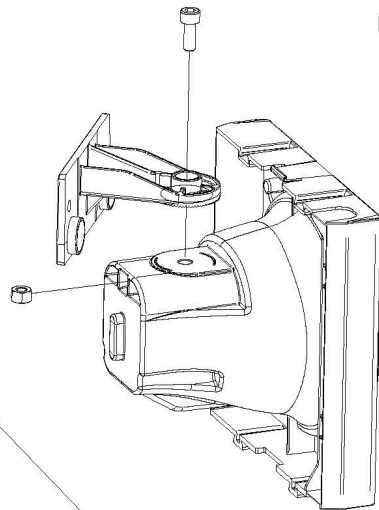

Q.tà
ARSFS	1
X61A100	1
X61A569	1
ARSFCP	2
X61A1399 X61A1400 X61A1405	1
X61A1244	1
X61A1319	1
X61A41	6
ARSFP	1
X61A17	1
ARSFG ARSFR ARSFV	1
ARSFCM	1

18÷38Vdc
12÷24Vac
max **1.5W**

1