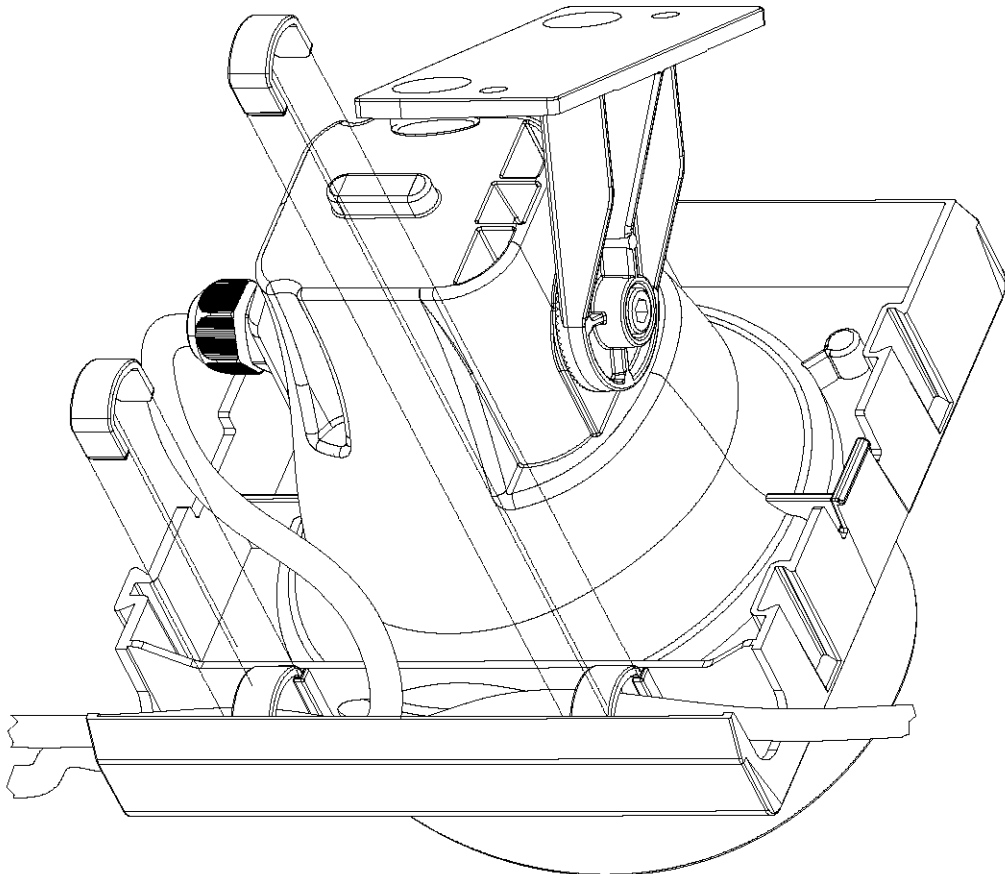

Montageanleitung

LED AMPEL

	Q.tà
 ARSFS	1
 X61A100	1
 X61A569	1
 ARSFCP	2
 X61A1399 X61A1400 X61A1405	1
 X61A1244	1
 X61A1319	1
 X61A41	6
 ARSFP	1
 X61A17	1
 ARSFG ARSFR ARSFV	1
 ARSFCM	1

18÷38Vdc
12÷24Vac
max **1.5W**

1

3.5 < ϕ < 7

2

3

4

CE

**NON USARE LAMPADE AD INCANDESCENZA
DO NOT USE LIGHT BULBS**