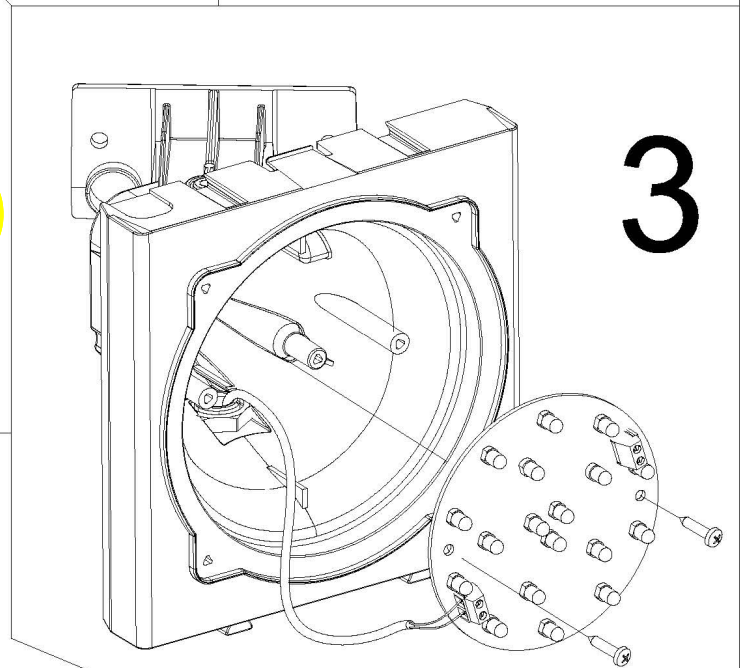

3.5 < ϕ < 7

2

3