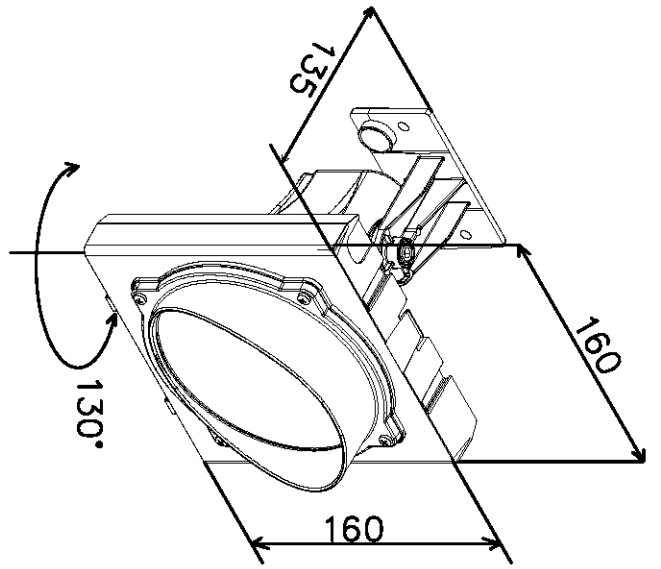

Montageanleitung

LED AMPEL

	Q.tà
 ARSFS	1
 X61A100	1
 X61A569	1
 ARSFCP	2
 X61A1399 X61A1400 X61A1405	1
 X61A1244	1
 X61A1319	1
 X61A41	6
 ARSFP	1
 X61A17	1
 ARSFG ARSFR ARSFV	1
 ARSFCM	1

18÷38Vdc
12÷24Vac
max **1.5W**

1

3.5 < ϕ < 7

2

3

4

CE

**NON USARE LAMPADE AD INCANDESCENZA
DO NOT USE LIGHT BULBS**