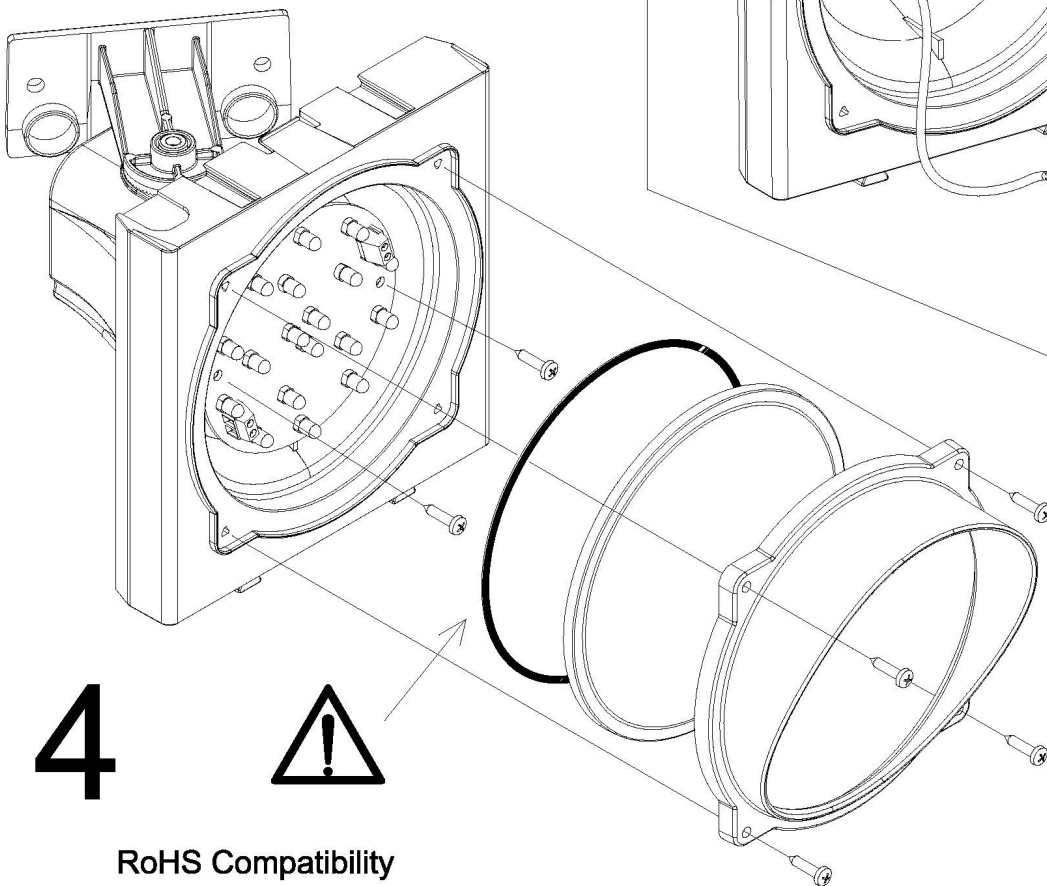

Montageanleitung

LED AMPEL

	Q.tà
 ARSFS	1
 X61A100	1
 X61A569	1
 ARSFCP	2
 X61A1399 X61A1400 X61A1405	1
 X61A1244	1
 X61A1319	1
 X61A41	6
 ARSFP	1
 X61A17	1
 ARSFG ARSFR ARSFV	1
 ARSFCM	1

18÷38Vdc
12÷24Vac
max **1.5W**

1

3.5 < ϕ < 7

2

3

4

CE

**NON USARE LAMPADE AD INCANDESCENZA
DO NOT USE LIGHT BULBS**